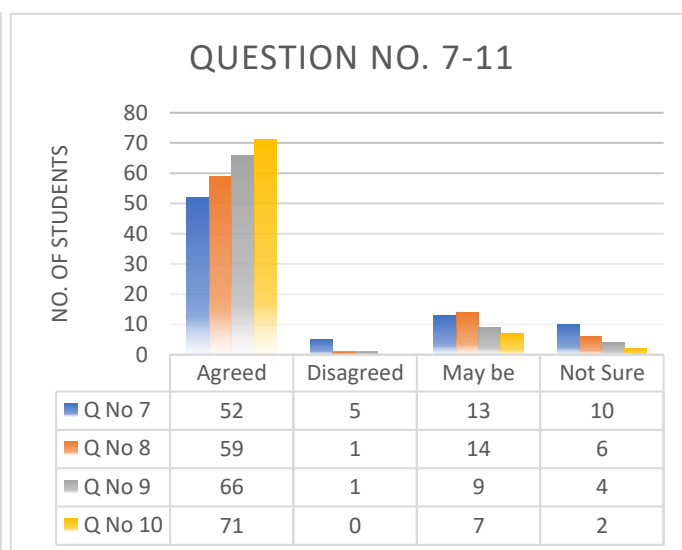

Government Degree College Kargil

Graphical representation of Staff Feedback Report 2021

Staff Questionaries: <https://www.kargilcollege.net/feedback-form/staff-feedback-form-session-2020-21/e28934c7-7109-49e1-bc71-c9e4d9391c2c>