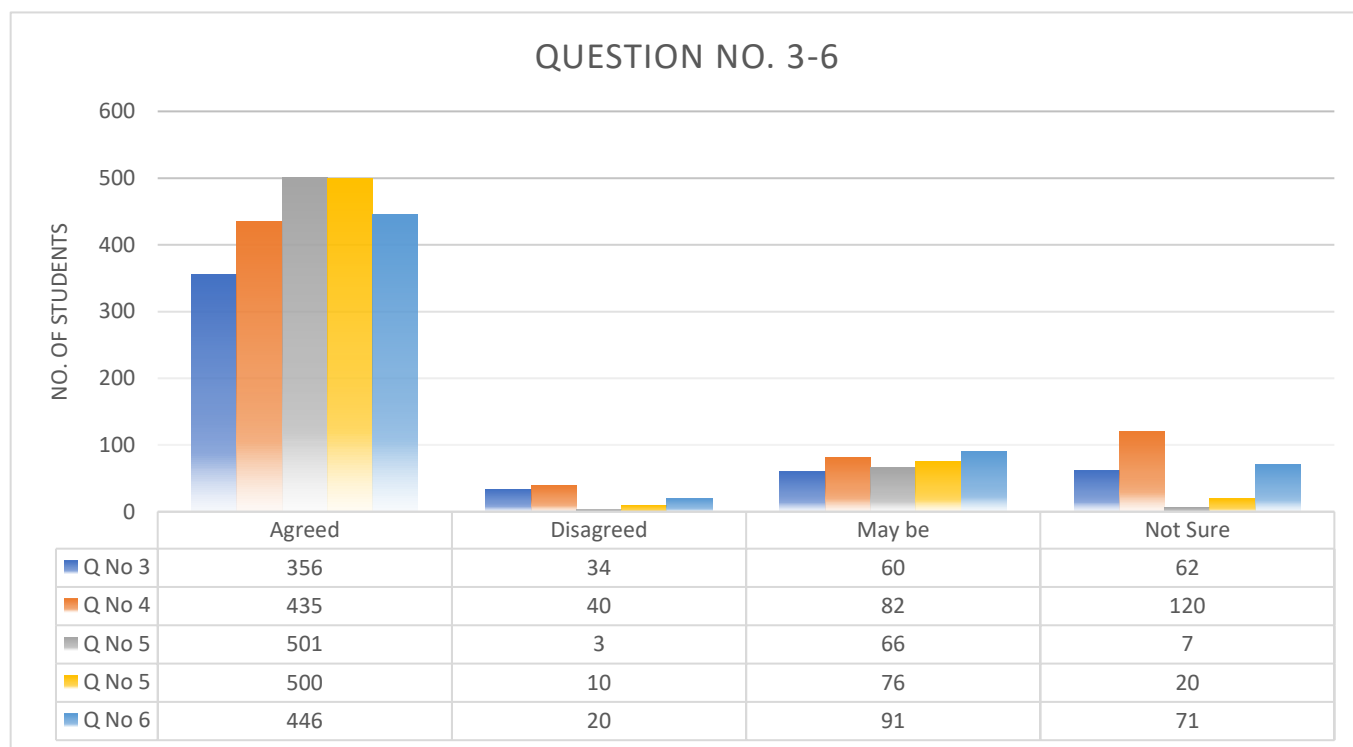

### Graphical representation of Student Feedback Report 2021

**Students Questionaries:** <https://www.kargilcollege.net/feedback-form-2/session-2021-22/f59afb53-eda3-49d9-a74e-dc81210e1514>