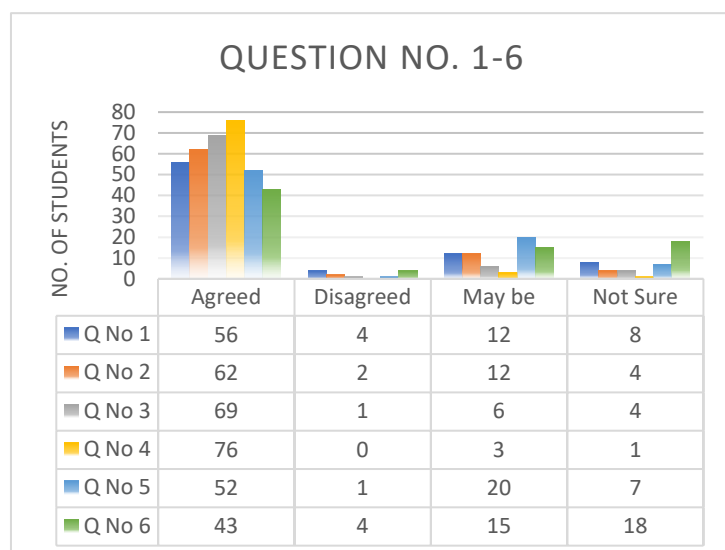

Government Degree College Kargil

Graphical representation of Staff Feedback Report 2021

Staff Questionaries: <https://www.kargilcollege.net/feedback-form/staff-feedback-form-session-2020-21/e28934c7-7109-49e1-bc71-c9e4d9391c2c>