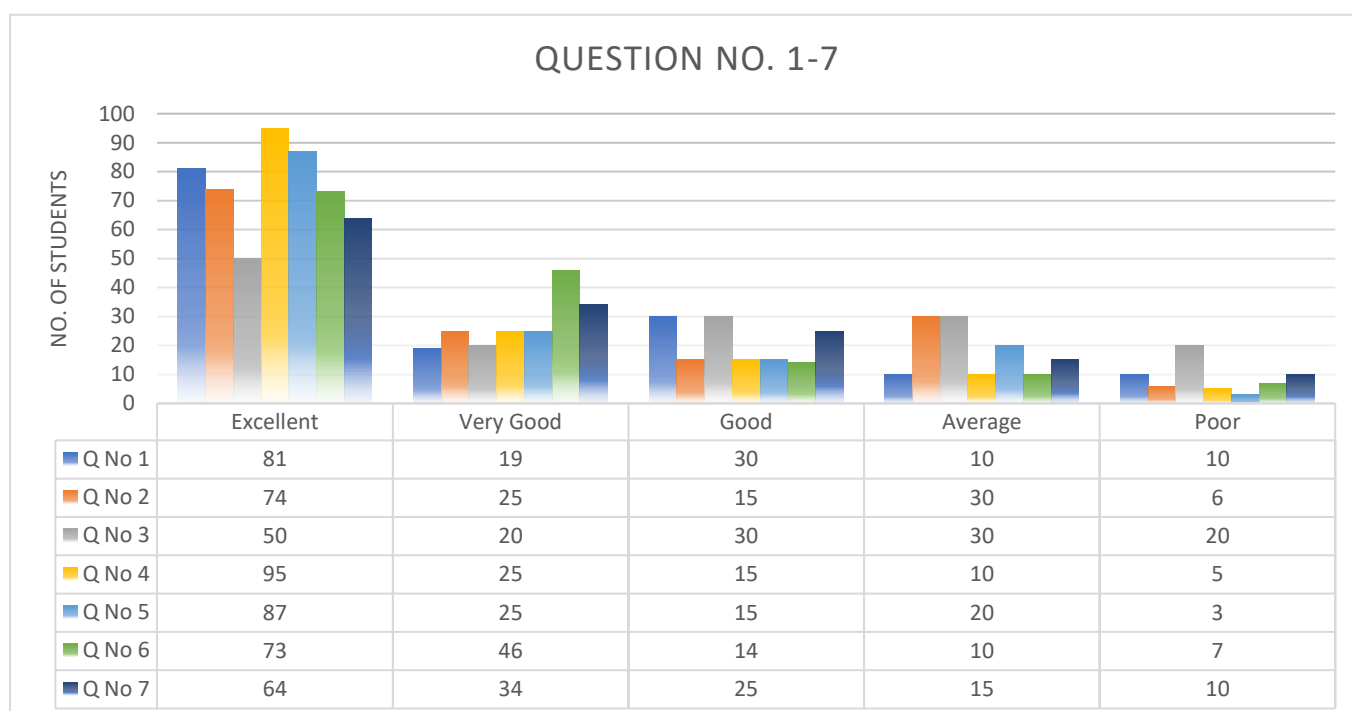

Government Degree College Kargil

Graphical representation of Alumni Feedback Report 2021

Alumni Questionaries: <https://www.kargilcollege.net/feedback-form-3/session-2021-22/f59afb53-eda3-49d9-a74e-dc81210e1514>