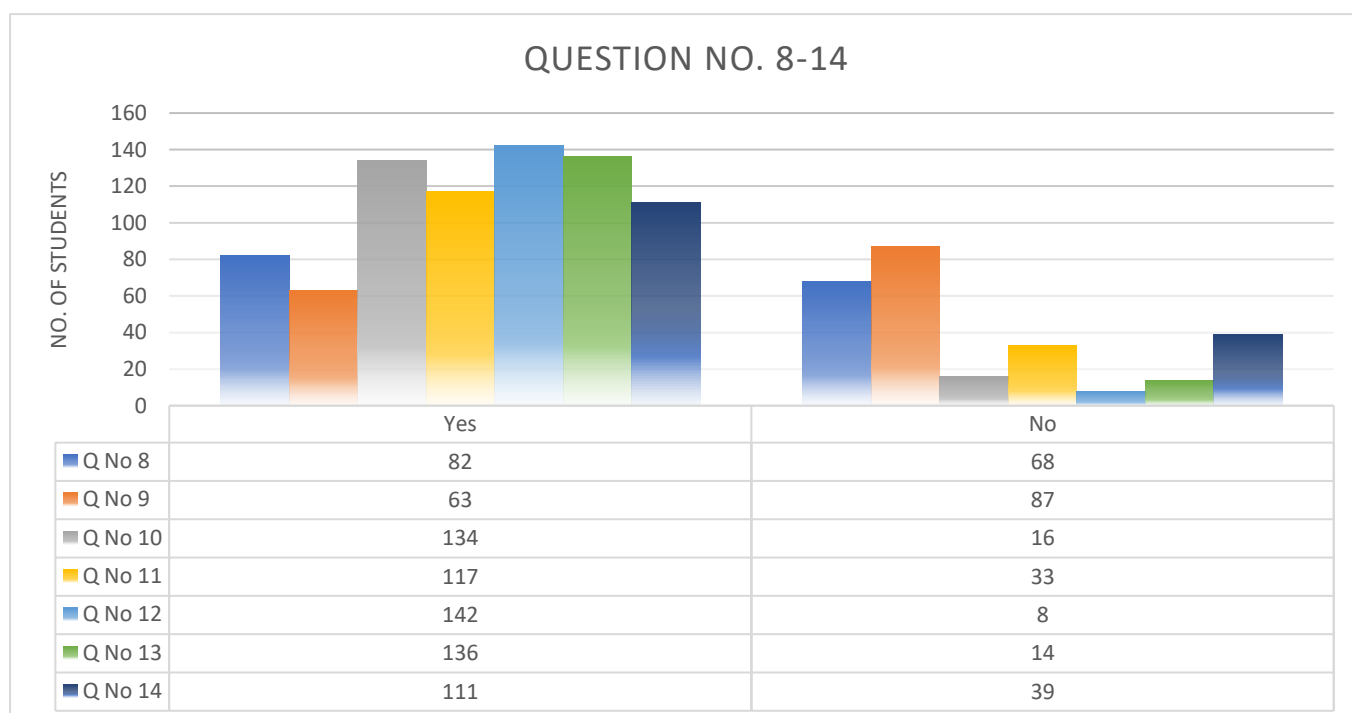

Government Degree College Kargil

Graphical representation of Alumni Feedback Report 2021

Alumni Questionaries: <https://www.kargilcollege.net/feedback-form-3/session-2021-22/f59afb53-eda3-49d9-a74e-dc81210e1514>