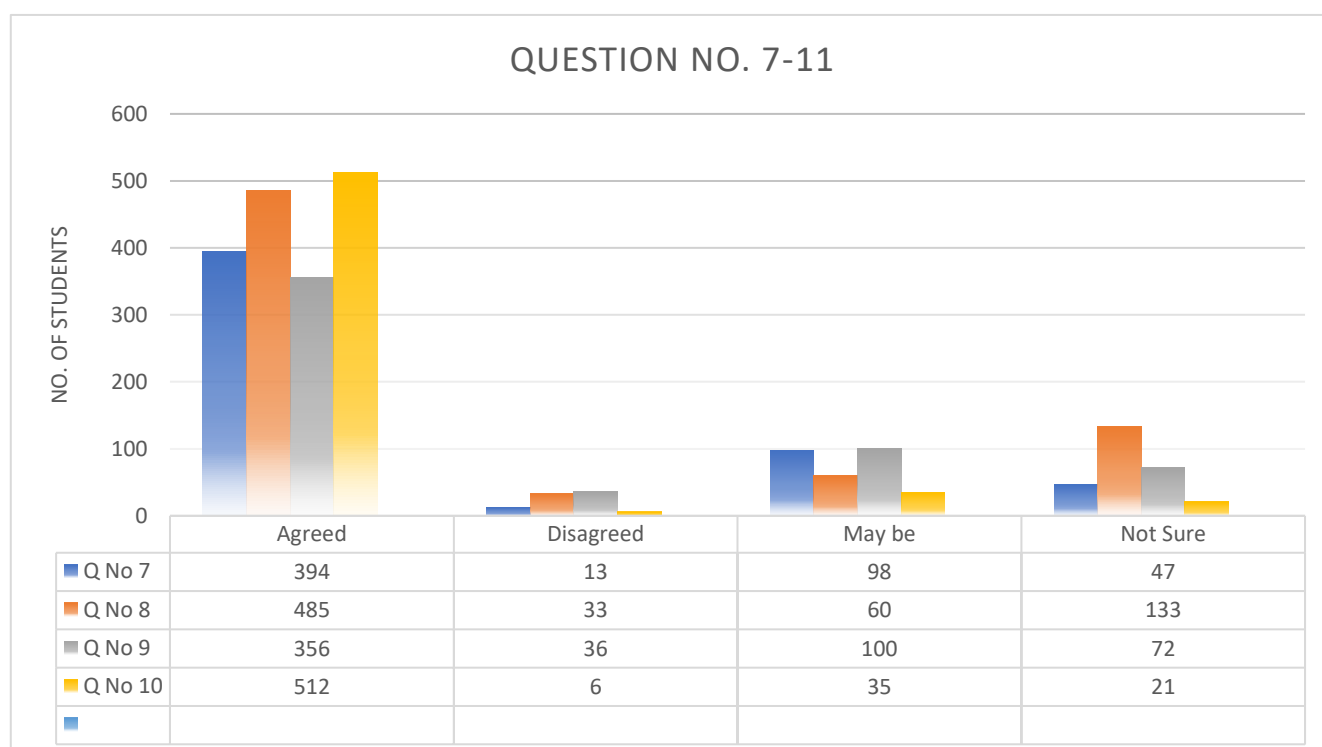

### Graphical representation of Student Feedback Report 2021

**Students Questionaries:** <https://www.kargilcollege.net/feedback-form-2/session-2021-22/f59afb53-eda3-49d9-a74e-dc81210e1514>