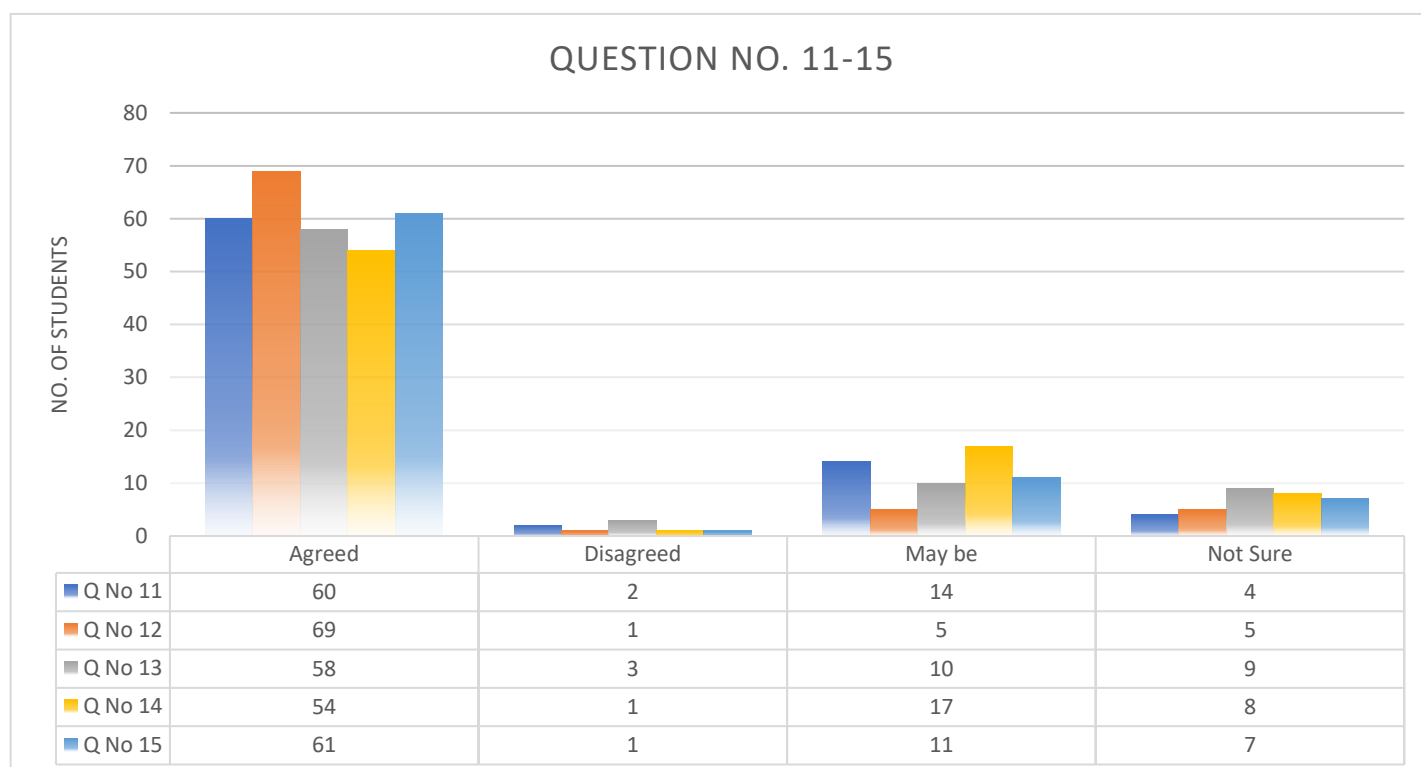

Government Degree College Kargil

Graphical representation of Staff Feedback Report 2021

Staff Questionaries: <https://www.kargilcollege.net/feedback-form/staff-feedback-form-session-2020-21/e28934c7-7109-49e1-bc71-c9e4d9391c2c>