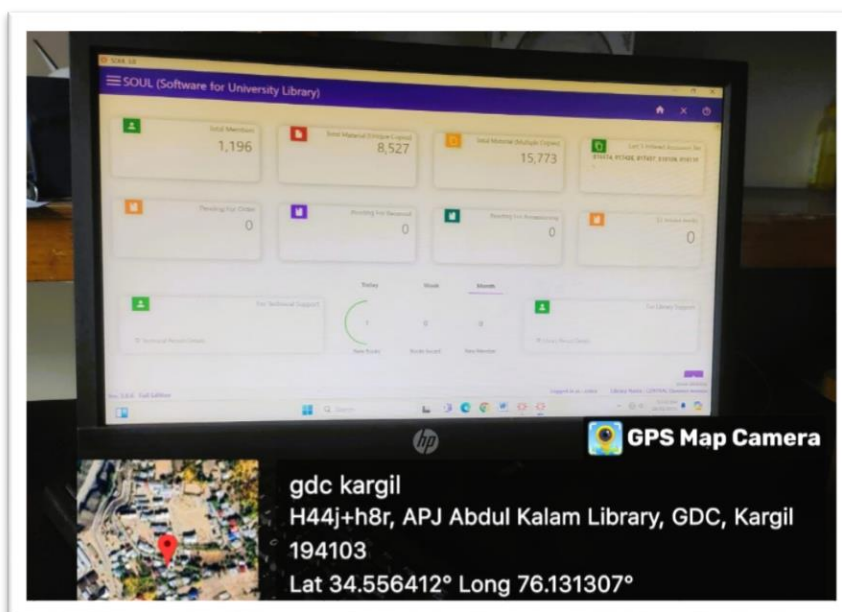

Library is automated using Integrated Library Management System
(ILMS)

SOUL SOFTWARE FOR UNIVERSITY LIBRARIES (SOUL), A Product of
INFLIBNET Centre

UPDATED SOUL 2.0 to SOUL 3.0

The Interface of Soul 3.0

SOUL 3.0 ID key & Software setup for upgradation